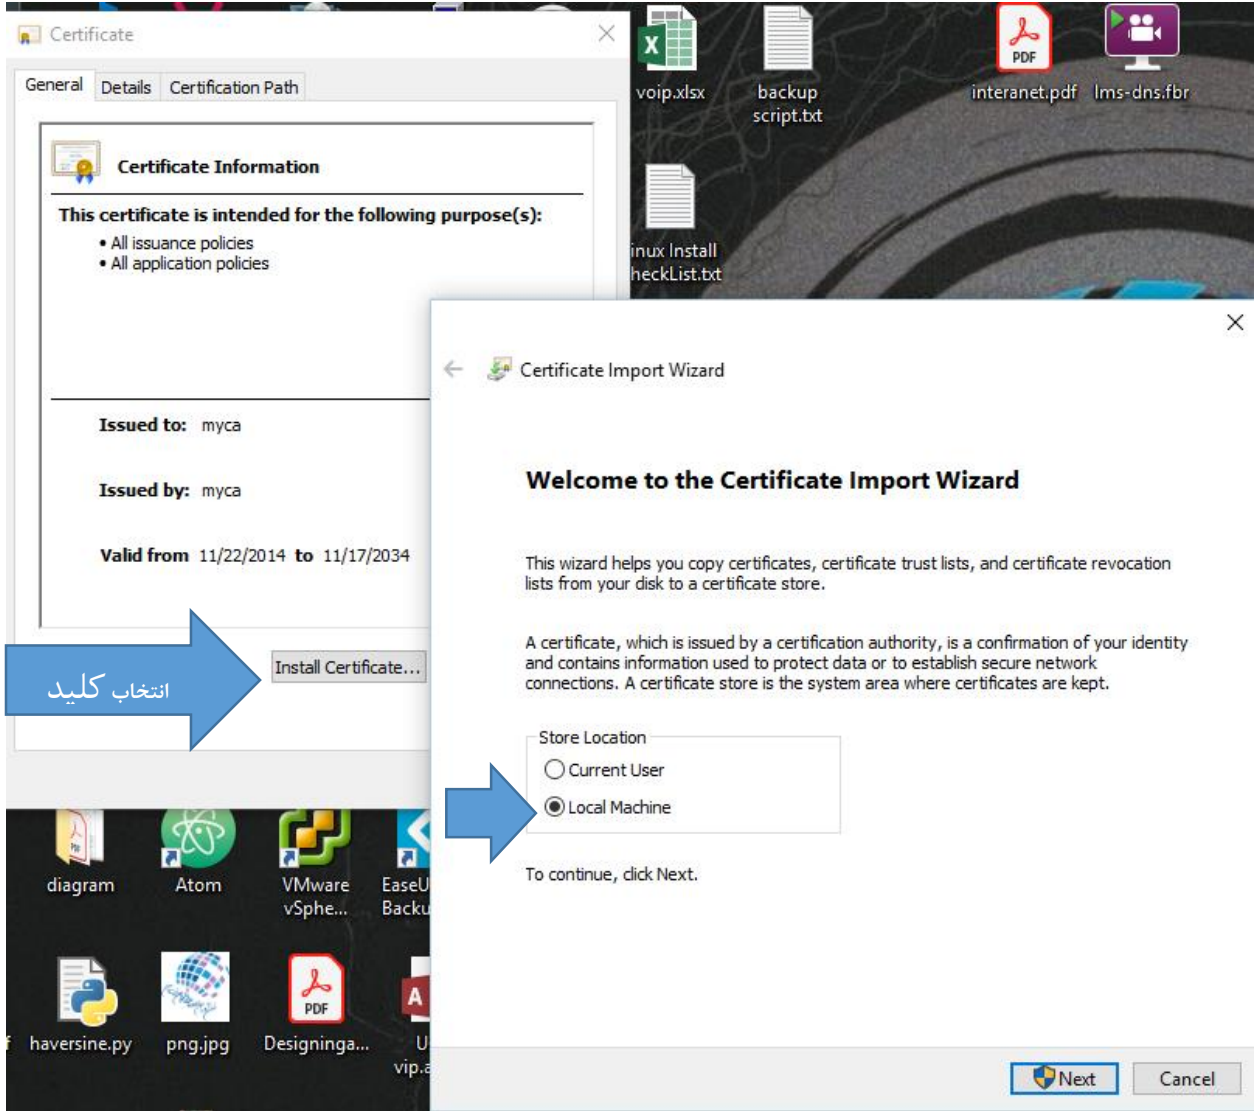

کلیک راست و انتخاب

انتخاب کلید

← Certificate Import Wizard

**Certificate Store**

Certificate stores are system areas where certificates are kept.

Windows can automatically select a certificate store, or you can specify a location for the certificate.

- Automatically select the certificate store based on the type of certificate
- Place all certificates in the following store

Certificate store:

 Browse...

Select Certificate Store

Select the certificate store you want to use.