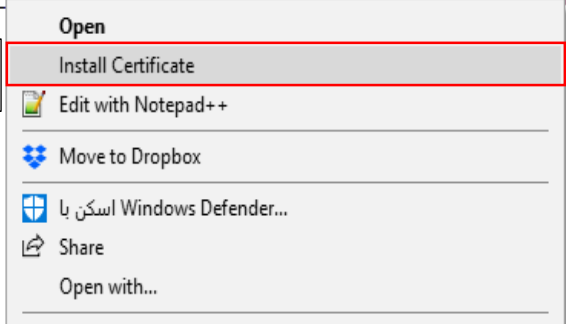

کلیک راست و انتخاب

انتخاب کلید

← Certificate Import Wizard

**Certificate Store**

Certificate stores are system areas where certificates are kept.

Windows can automatically select a certificate store, or you can specify a location for the certificate.

- Automatically select the certificate store based on the type of certificate
- Place all certificates in the following store

Certificate store:

 Browse...

Select Certificate Store

Select the certificate store you want to use.